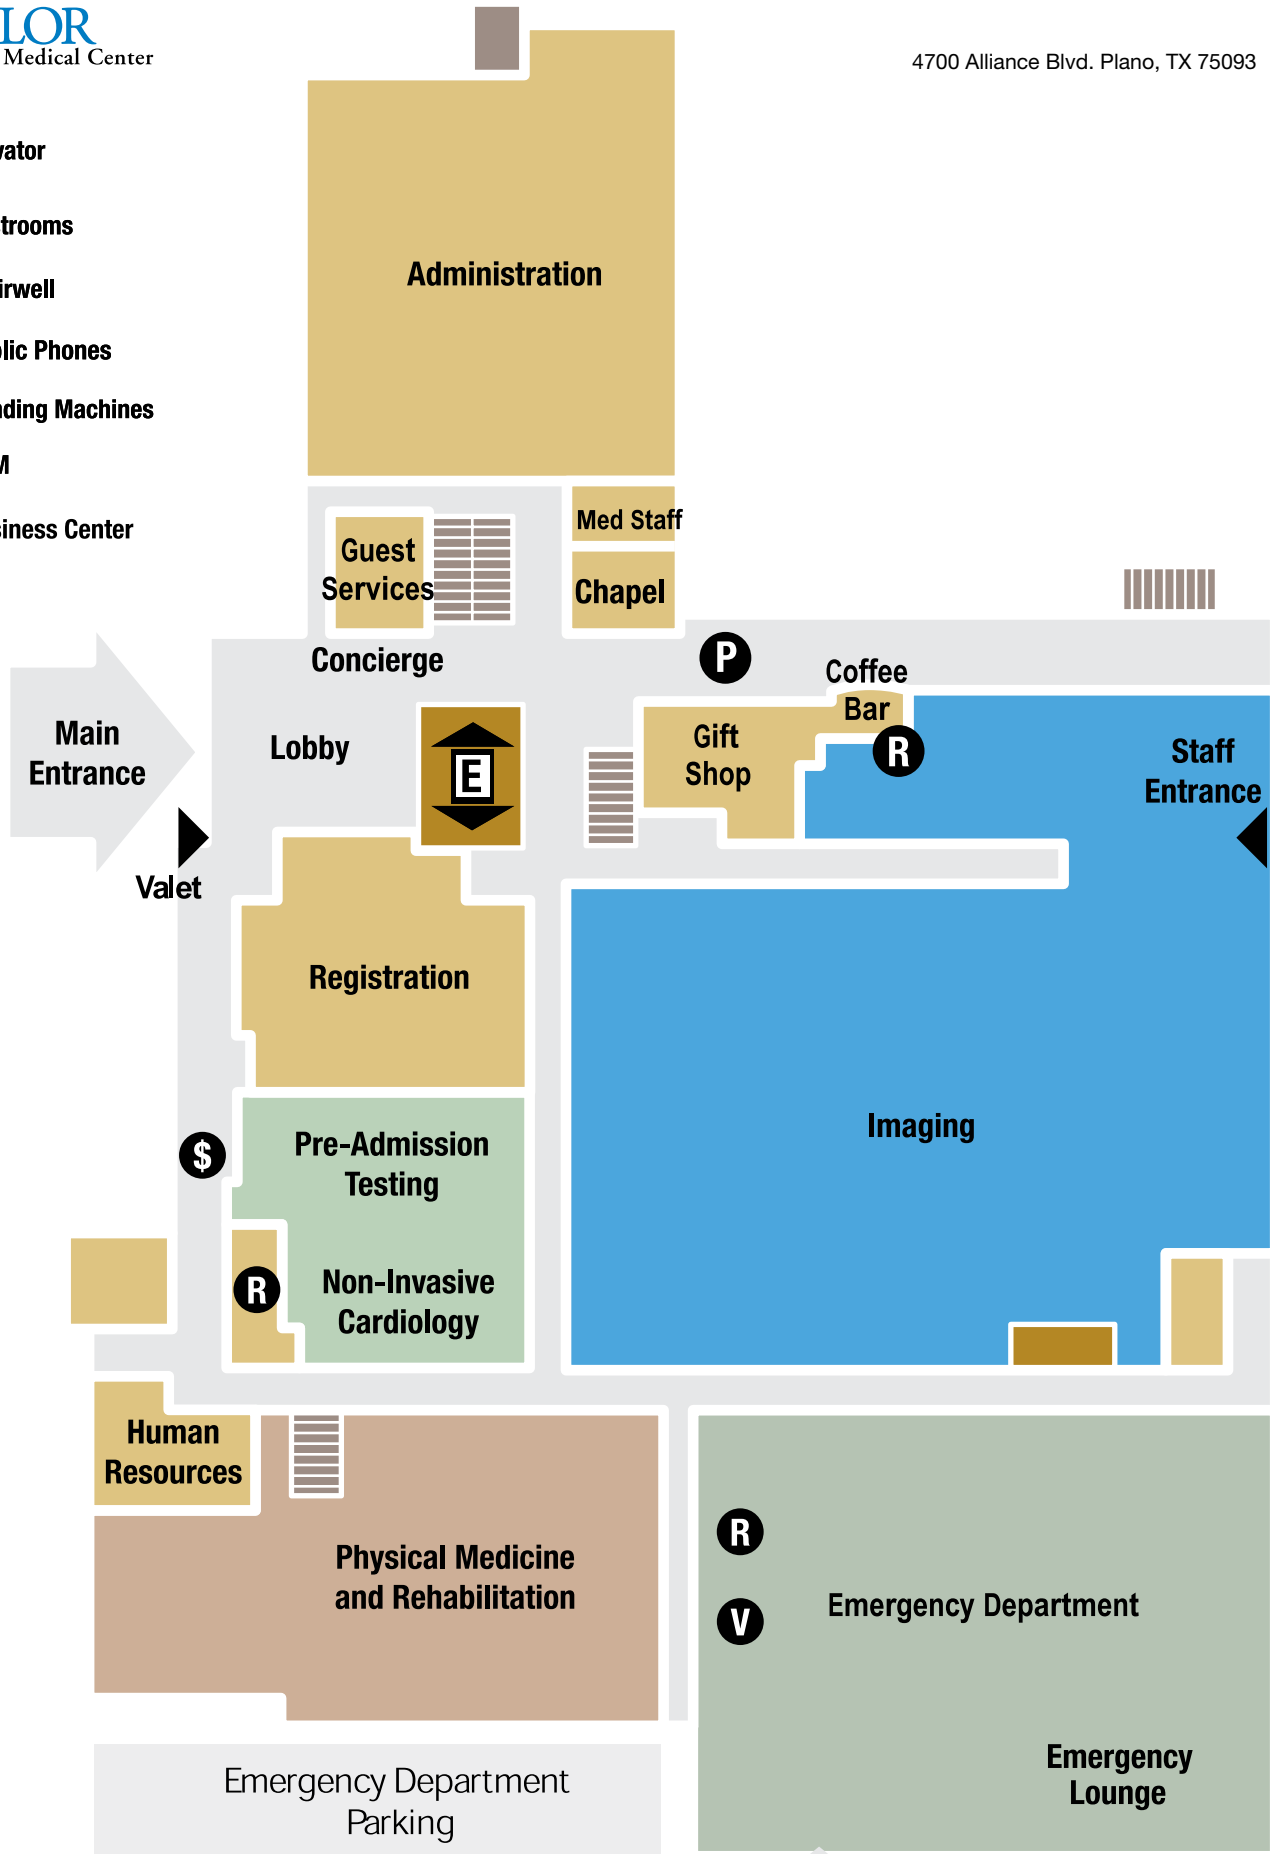

Baylor Regional Medical Center at Plano Location Map

-  Elevator
-  Restrooms
-  Stairwell
-  Public Phones
-  Vending Machines
-  ATM
-  Business Center

Garden Floor

-  Elevator
-  Restrooms
-  Stairwell
-  Public Phones
-  Vending Machines
-  ATM
-  Business Center

1st Floor

-  Elevator
-  Restrooms
-  Stairwell
-  Public Phones
-  Vending Machines
-  ATM
-  Business Center

2nd Floor

Elevator

Restrooms

Stairwell

Public Phones

Vending Machines

5th Floor

 **Elevator**

 **Restrooms**

 **Stairwell**

 **Public Phones**

 **Vending Machines**

 **ATM**

 **Business Center**

6th Floor

 Elevator

 Restrooms

 Stairwell

 Public Phones

 Vending Machines

 ATM

 Business Center