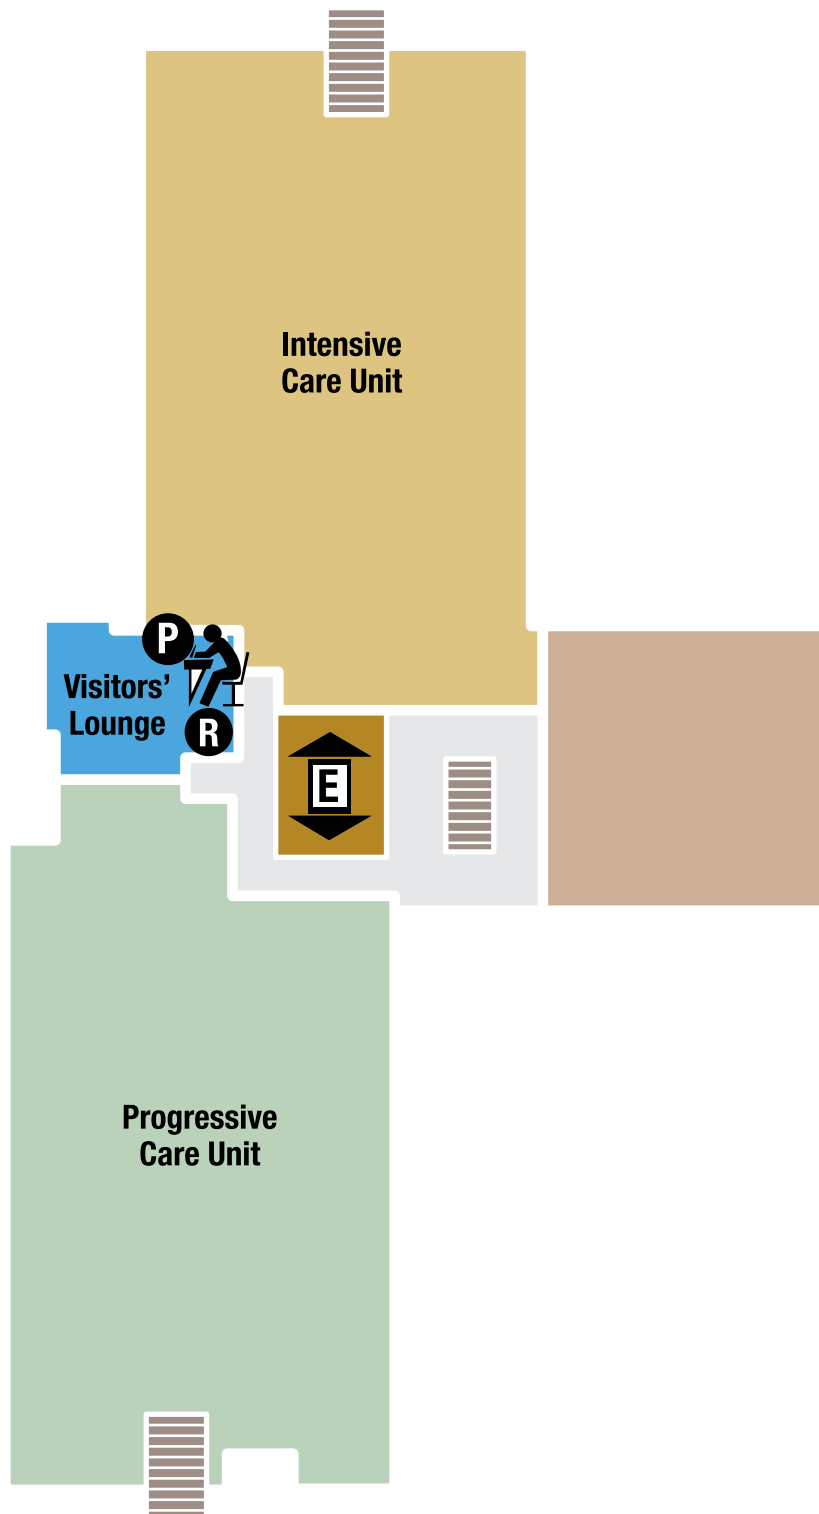

Baylor Regional Medical Center at Plano Location Map

-  Elevator
-  Restrooms
-  Stairwell
-  Public Phones
-  Vending Machines
-  ATM
-  Business Center

Garden Floor

-  Elevator
-  Restrooms
-  Stairwell
-  Public Phones
-  Vending Machines
-  ATM
-  Business Center

1st Floor

-  Elevator
-  Restrooms
-  Stairwell
-  Public Phones
-  Vending Machines
-  ATM
-  Business Center

2nd Floor

Elevator

Restrooms

Stairwell

Public Phones

Vending Machines

ATM

Business Center

Elevator

Restrooms

Stairwell

Public Phones

Vending Machines

ATM

5th Floor

 **Elevator**

 **Restrooms**

 **Stairwell**

 **Public Phones**

 **Vending Machines**

 **ATM**

 **Business Center**