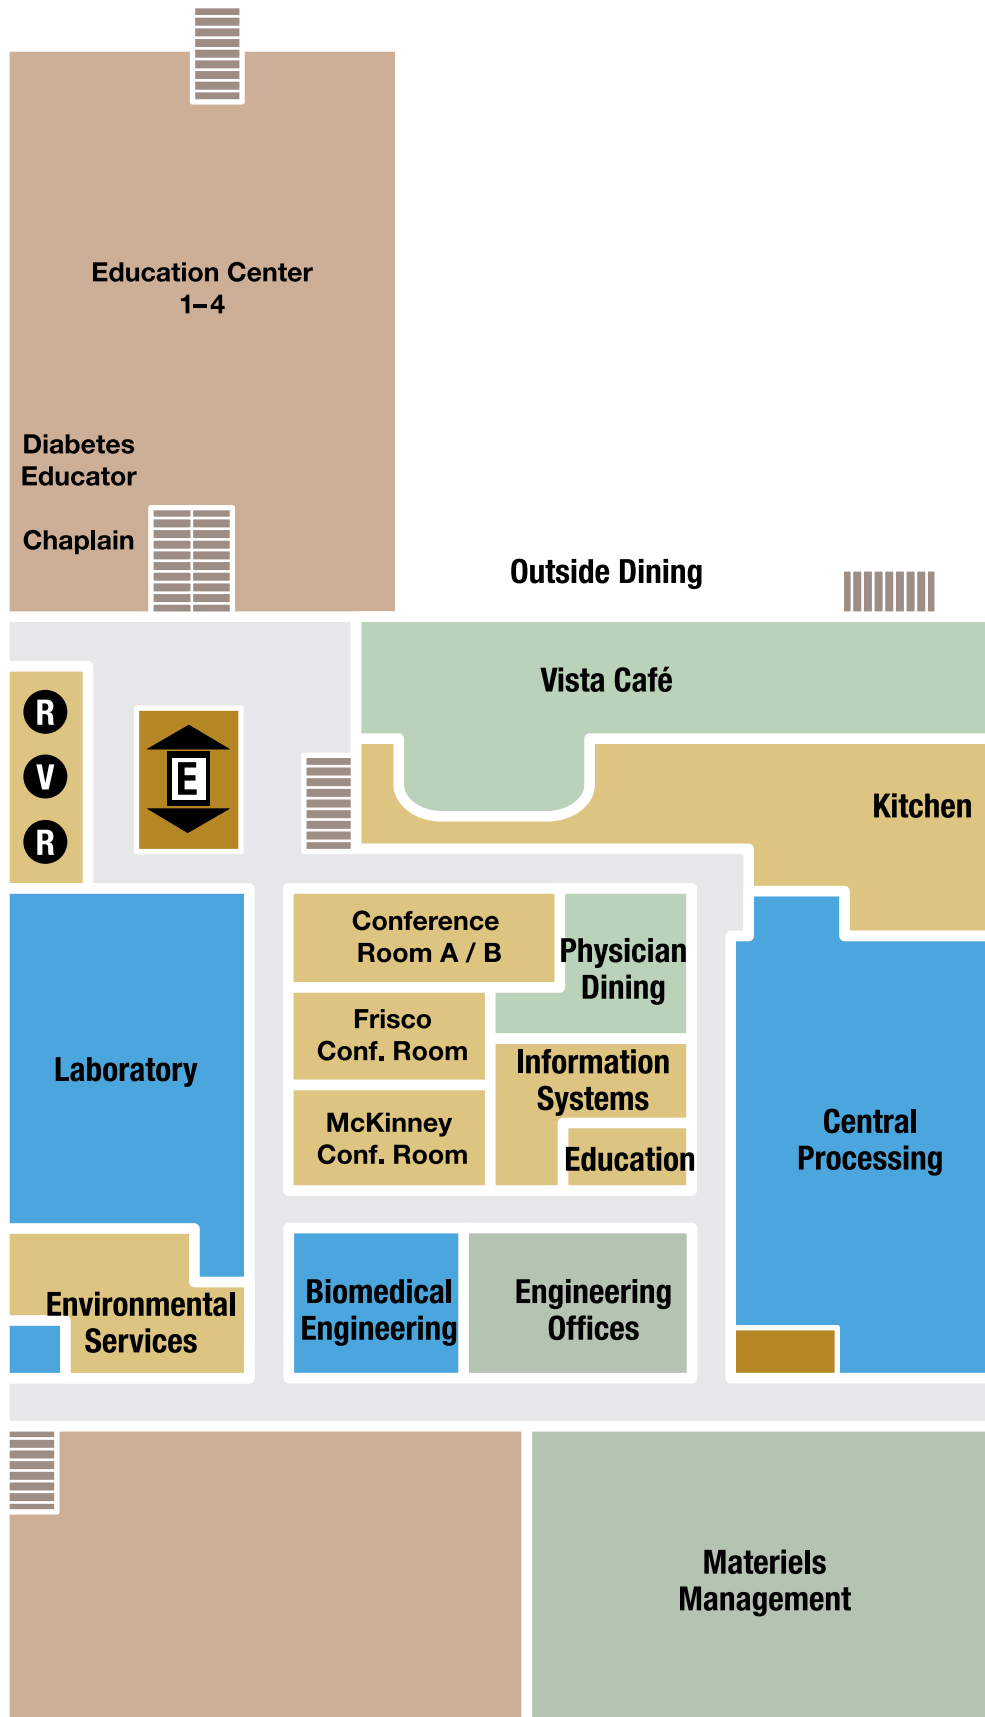

Baylor Regional Medical Center at Plano Location Map

-  Elevator
-  Restrooms
-  Stairwell
-  Public Phones
-  Vending Machines
-  ATM
-  Business Center

Garden Floor

-  Elevator
-  Restrooms
-  Stairwell
-  Public Phones
-  Vending Machines
-  ATM
-  Business Center

1st Floor

-  Elevator
-  Restrooms
-  Stairwell
-  Public Phones
-  Vending Machines
-  ATM
-  Business Center

2nd Floor

Elevator

Restrooms

Stairwell

Public Phones

Vending Machines

ATM

Business Center

Elevator

Restrooms

Stairwell

Public Phones

Vending Machines

ATM

5th Floor

 **Elevator**

 **Restrooms**

 **Stairwell**

 **Public Phones**

 **Vending Machines**

 **ATM**

 **Business Center**